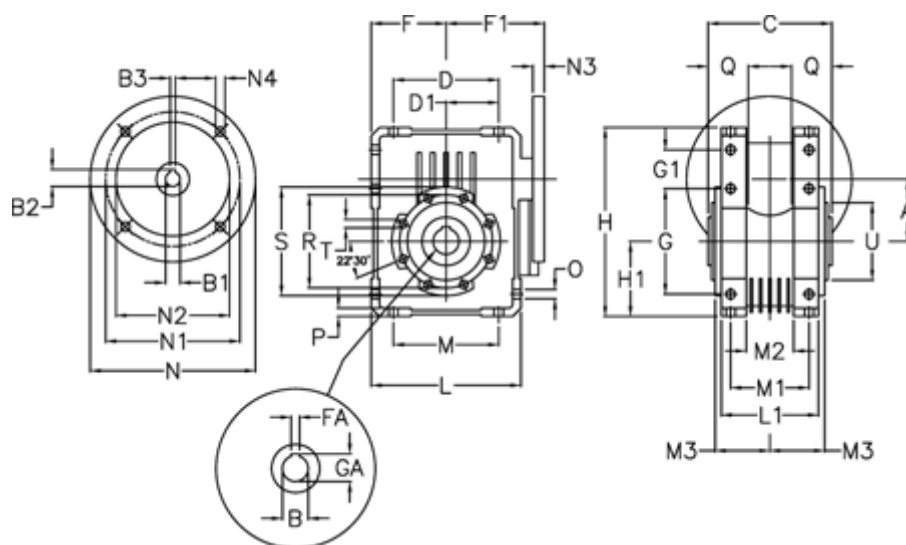

Article number: 392211003074016

Description: Worm Gear with Torque Limiter  
W110 L1-U-30-P100 B5

## Measures

A = 110.1	F = 125	L = 250	N2 = 180	T = M12x19
B = 42	F1 = 151	L1 = 143	N3 = 13	U = 130
B1 E7 = 28	FA = 12	M = 184	N4 = 13	
B2 = 31.3	G = 184	M1 = 115	O = 14	
B3 H9 = 8	G1 = 58	M2 = 69	P = 14	
C = 155	GA = 45.3	M3 = 73	Q = 45	
D = 174	H = 308	N = 250	R = 165	
D1 = 82	H1 = 125	N1 = 215	S = 200	